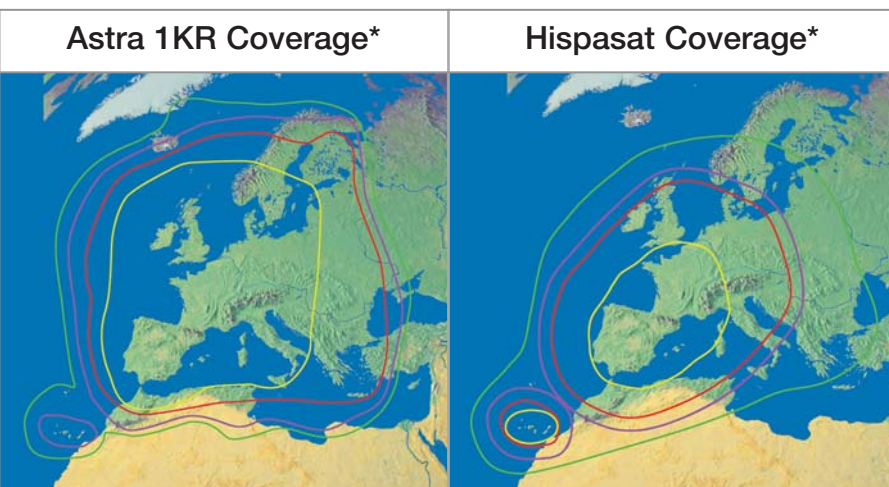

ur needs:

TracVision M5	TracVision M3_{DX}	TracVision C3
45 cm	37 cm	45 cm
49 cm	39 cm	81 cm
53 cm	44 cm	37 cm
13,6 kg	8,6 kg	15,0 kg
48-49 dBW	50 dBW	50-52 dBW
Master Control Panel (MCP)	Multi-service Control Box (MCB)	Switchplate
High-Performance (HP) tracking	Bluewater tracking	Coastal tracking
Yes	No	No

ed in this document. The coverage maps for these satellites are provided as reference only and may change in
ability, programming available on any specific satellite service, or compatibility of the TracVision system with new
nes that may vary according to actual transponder frequency and location.