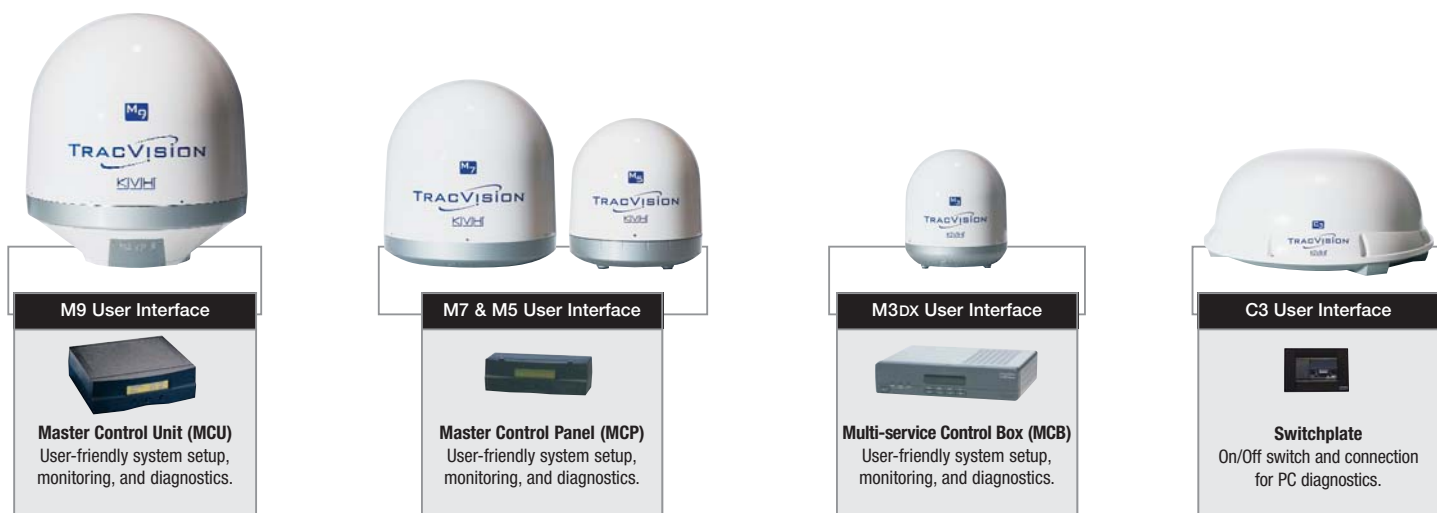

System Diagrams/Technical Specifications

Option purchased separately

Antenna System	TracVision M9	TracVision M7	TracVision M5	TracVision M3dx	TracVision C3
Power:	9-36 VDC 5 amps (floating)	11-16 VDC 3 amps nominal 4 amps peak	11-16 VDC 3 amps nominal 3,5 amps peak	10-16 VDC 2,5 amps nominal 4 amps peak	11-16 VDC 2,5 amps nominal 3,5 amps peak
Minimum EIRP:	43-44 dBW	46-47 dBW	48-49 dBW	50 dBW	50-52 dBW
Elevation Range:	-15° to +85°	+10° to +80°	+15° to +80°	+10° to +80°	+15° to +75°
Azimuth Range:	720°	720°	720°	Continuous	720°
Skew Control:	Automatic, Stabilised	Manual	Manual	Manual	Manual
Antenna Dimensions:	89 cm Dia. x 99 cm H	66,5 cm Dia. x 69,6 cm H	49 cm Dia. x 53,3 cm H	39 cm Dia. x 44 cm H	81 cm Dia. x 37,5 cm H
Antenna Weight:	38,5 kg	25 kg	13,6 kg	8,6 kg	15 kg
Antenna Dish Diameter:	82 cm	60 cm	45 cm	37 cm	45 cm equivalent
LNB Options (polarisation/output):	Linear Universal Quad Circular Dual	Linear Universal Quad Circular Dual	Linear Dual Circular Dual	Linear Single Circular Dual	Linear Dual Circular Dual
Power/Data Cables:	30 m – Single Cable	30 m – 2 Cables	15 m – 2 Cables	15 m – Single Cable	8,5 m – Single Cable
RF Cable:	Customer-supplied	Customer-supplied	Customer-supplied	Included in Power/Data Cable	15 m – RG6 Coaxial
Operating Temperature:	-25°C to +55°C	-25°C to +55°C	-25°C to +55°C	-25°C to +55°C	-25°C to +55°C
Storage Temperature:	-40°C to +85°C	-40°C to +85°C	-40°C to +85°C	-40°C to +85°C	-40°C to +85°C
Warranty:	2 Years Parts and Labour	2 Years Parts and Labour	2 Years Parts and Labour	2 Years Parts and Labour	2 Years Parts and Labour
Satellite Coverage Regions: For details, visit: www.kvh.com/footprints	Worldwide	Worldwide	Worldwide	Worldwide	Worldwide

User Interfaces

Master Control Unit for TracVision M9		Multi-service Control Box for TracVision M3dx	
Dimensions	18,5 D x 20,8 W x 6,6 H cm	Dimensions	20,67 D x 28 W x 6,6 H cm
System Weight	2,2 kg	System Weight	1,8 kg
Master Control Panel for TracVision M7 and M5		Switchplate for TracVision C3	
Dimensions	7,6 D x 20,8 W x 6,6 H cm	Dimensions	5,7 D x 12,1 W x 8,3 H cm
System Weight	0,7 kg	System Weight	0,45 kg