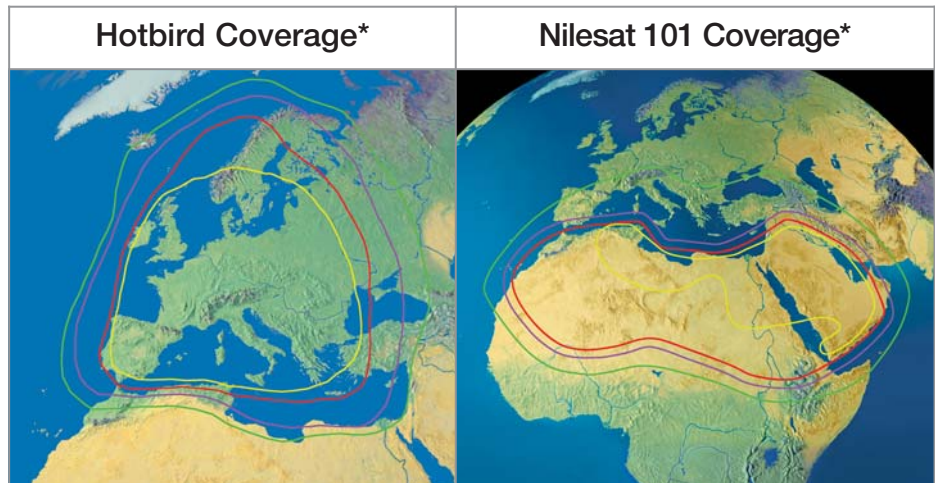

* KVV Industries does not have control over the programming or operation of the satellites or services that are covered in the future or could be impacted by weather conditions. KVV provides no guarantees of satellite coverage, satellite availability or satellite services that may be launched in the future. Please note that all Minimum EIRP values are average approximate figures.