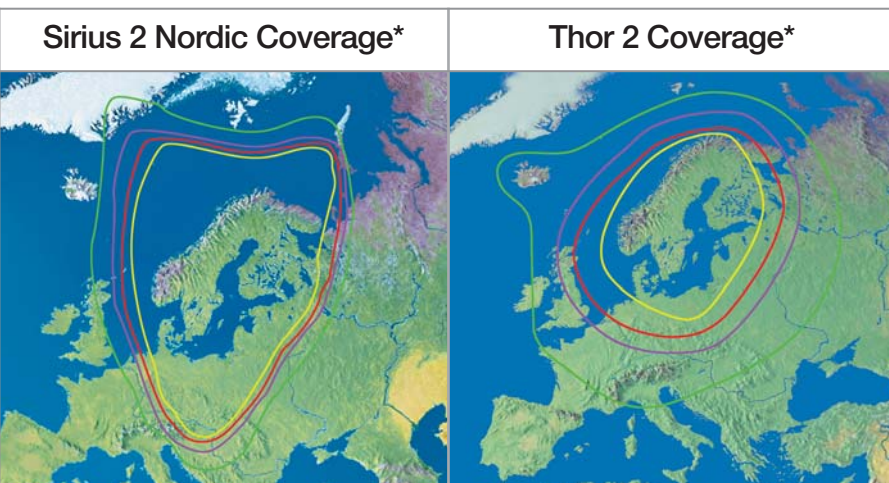

ur needs:

TracVision M5	TracVision M3_{DX}	TracVision C3
45 cm	37 cm	45 cm
49 cm	39 cm	81 cm
53 cm	44 cm	37 cm
13,6 kg	8,6 kg	15,0 kg
48-49 dBW	50 dBW	50-52 dBW
Master Control Panel (MCP)	Multi-service Control Box (MCB)	Switchplate
High-Performance (HP) tracking	Bluewater tracking	Coastal tracking
Yes	No	No

ed in this document. The coverage maps for these satellites are provided as reference only and may change in
ability, programming available on any specific satellite service, or compatibility of the TracVision system with new
nes that may vary according to actual transponder frequency and location.