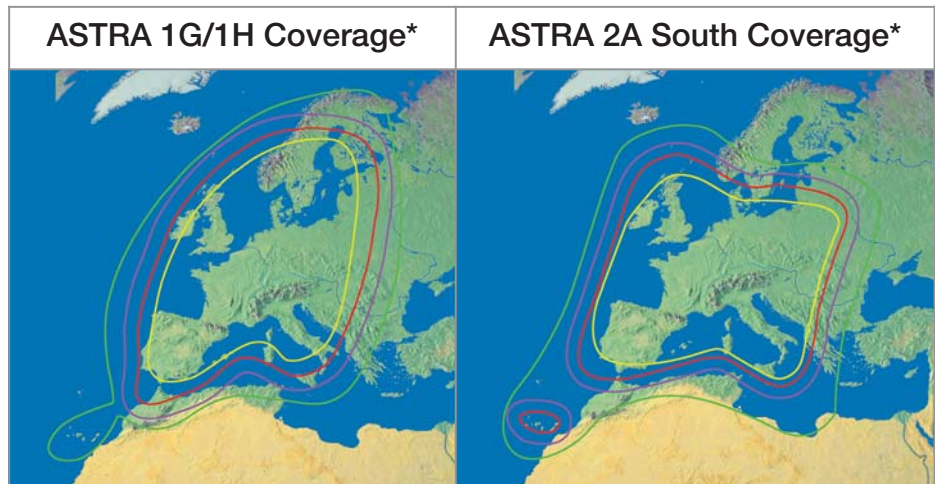

* KVV Industries does not have control over the programming or operation of the satellites or services that are covered in the future or could be impacted by weather conditions. KVV provides no guarantees of satellite coverage, satellite availability or satellite services that may be launched in the future. Please note that all Minimum EIRP values are average approximate figures.